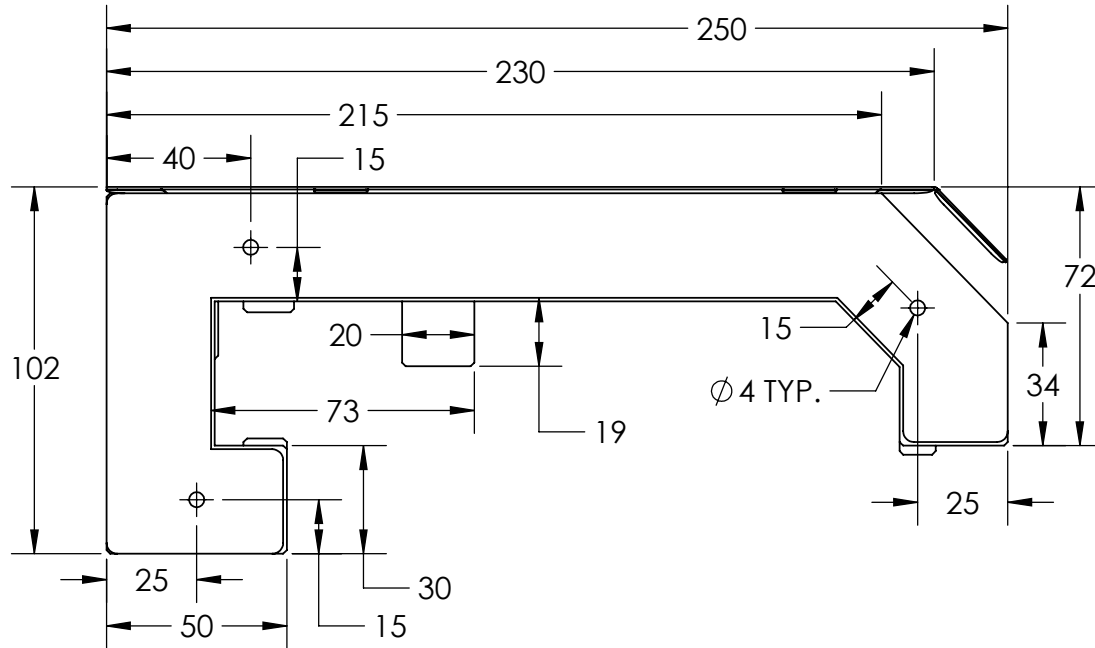

OEM: 10072058

OPEN LENGTH: 4200MM
CLOSED LENGTH: 400MM

THIS DOCUMENT IS THE PROPERTY OF RICHARDSON ELECTRONICS, LTD. AND SHALL NOT BE COPIED, REPRODUCED, USED IN THE MANUFACTURE OR SALE OF APPARATUS OR DISCLOSED TO OTHERS WITHOUT PERMISSION.