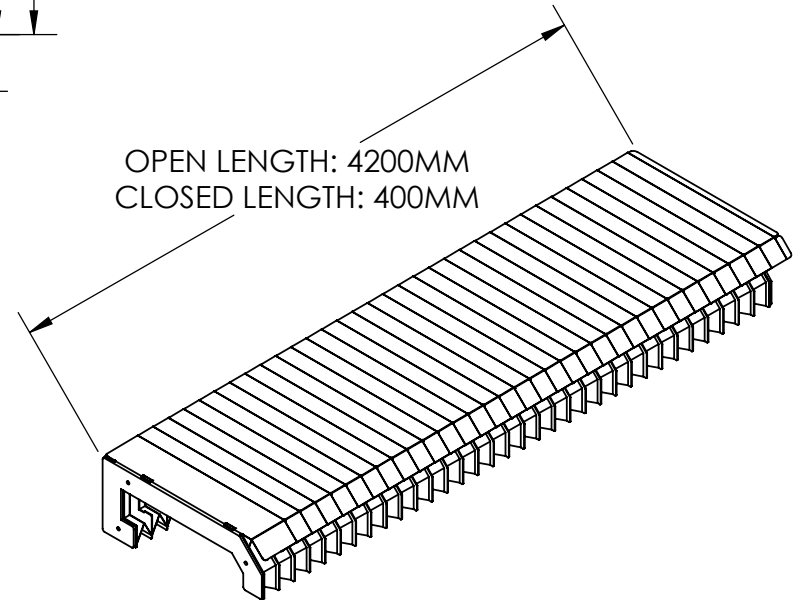

OEM: 10072058

OPEN LENGTH: 4200MM
CLOSED LENGTH: 400MM

THIS DOCUMENT IS THE PROPERTY OF RICHARDSON ELECTRONICS, LTD. AND SHALL NOT BE COPIED, REPRODUCED, USED IN THE MANUFACTURE OR SALE OF APPARATUS OR DISCLOSED TO OTHERS WITHOUT PERMISSION.